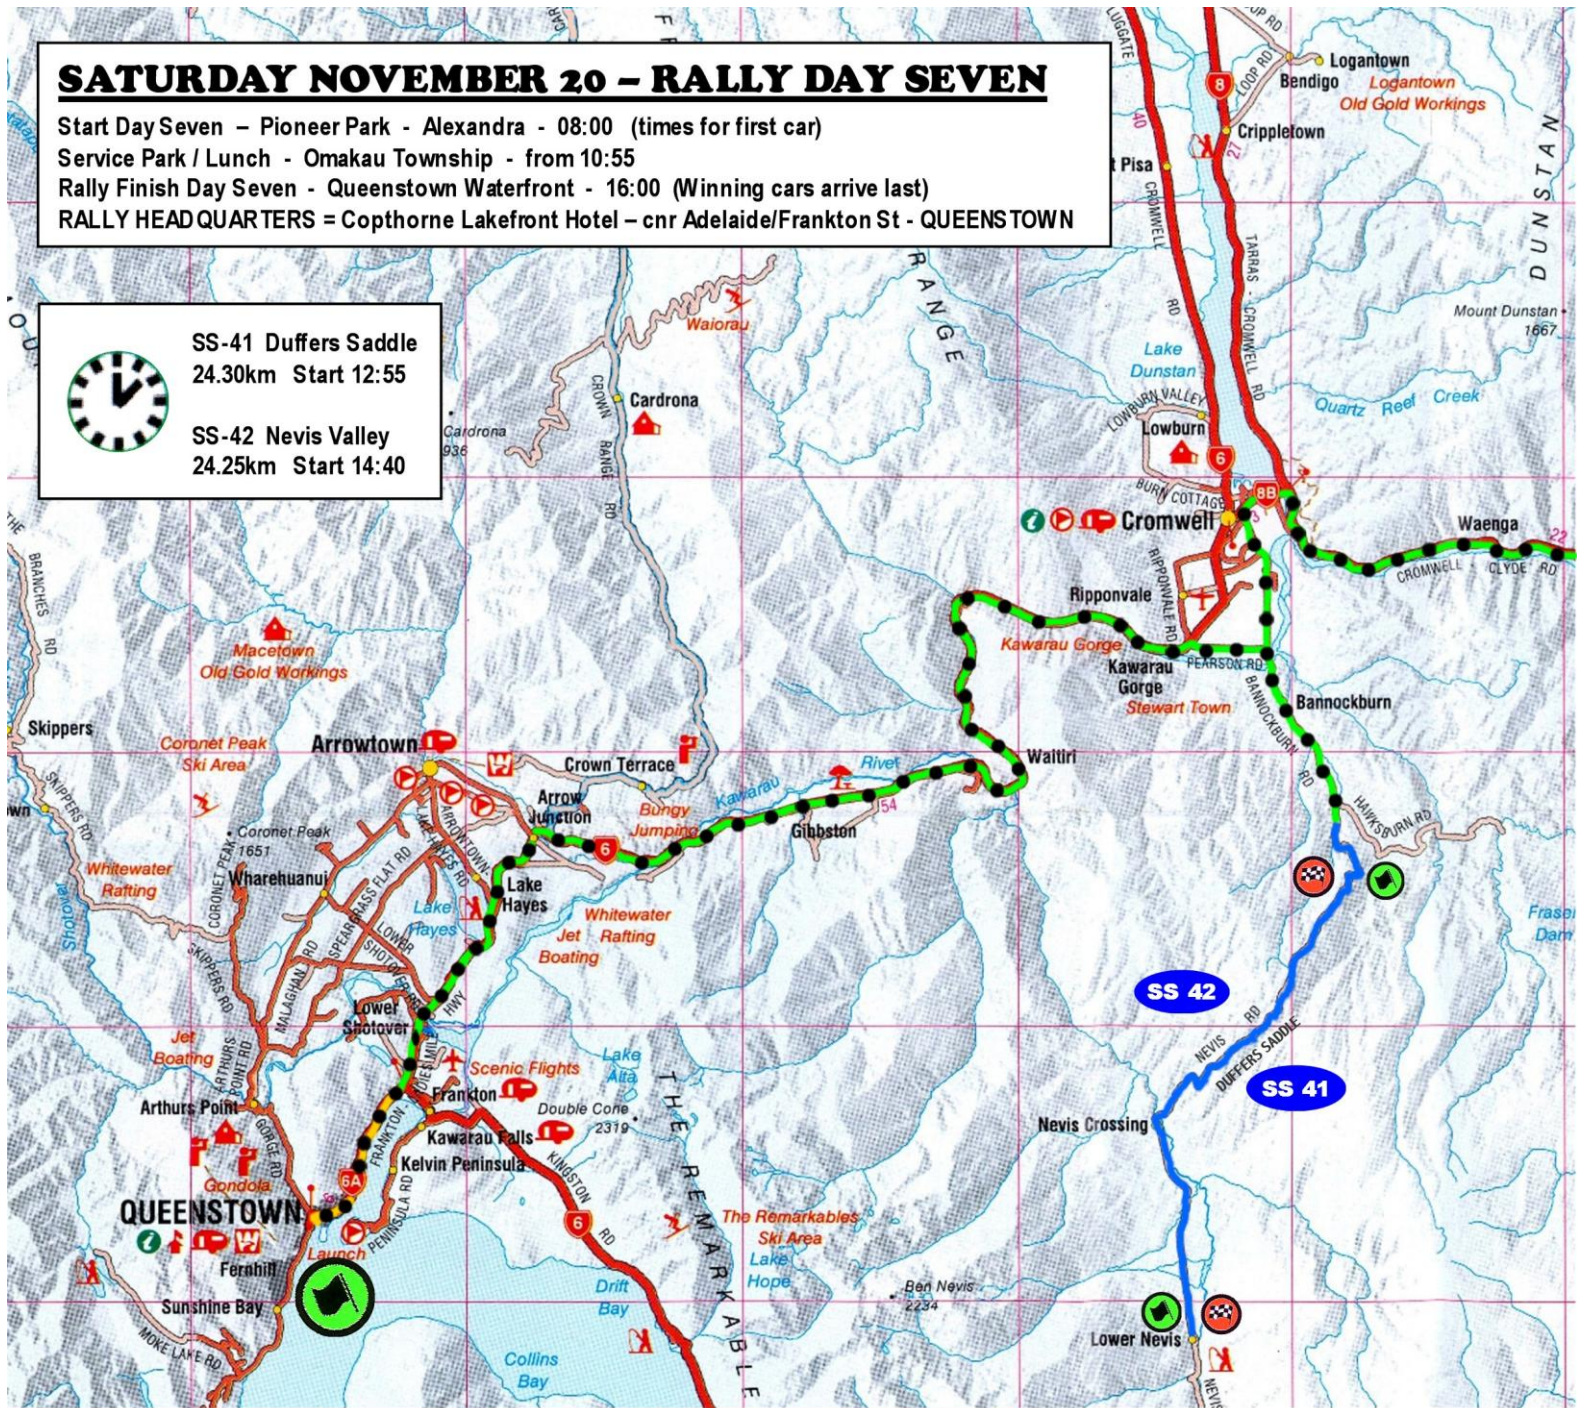

# SATURDAY NOVEMBER 20 – RALLY DAY SEVEN

Start Day Seven – Pioneer Park - Alexandra - 08:00 (times for first car)

Service Park / Lunch - Omakau Township - from 10:55

Rally Finish Day Seven - Queenstown Waterfront - 16:00 (Winning cars arrive last)

RALLY HEADQUARTERS = Copthorne Lakefront Hotel – cnr Adelaide/Frankton St - QUEENSTOWN

SS-41 Duffers Saddle  
24.30km Start 12:55

SS-42 Nevis Valley  
24.25km Start 14:40

**RALLY FINISH**  
Queenstown  
Waterfront 16:00

**RALLY HQ**  
Copthorne Lakefront  
Hotel Frankton Rd  
& Adelaide ST  
QUEENSTOWN.

**A BIG THANK YOU.....**

The Directors and Management of the 2010 NZ Silver Fern Rally would like to sincerely thank all those people involved in making this adventure a reality. It would be wrong to single out people, you all know who you are.