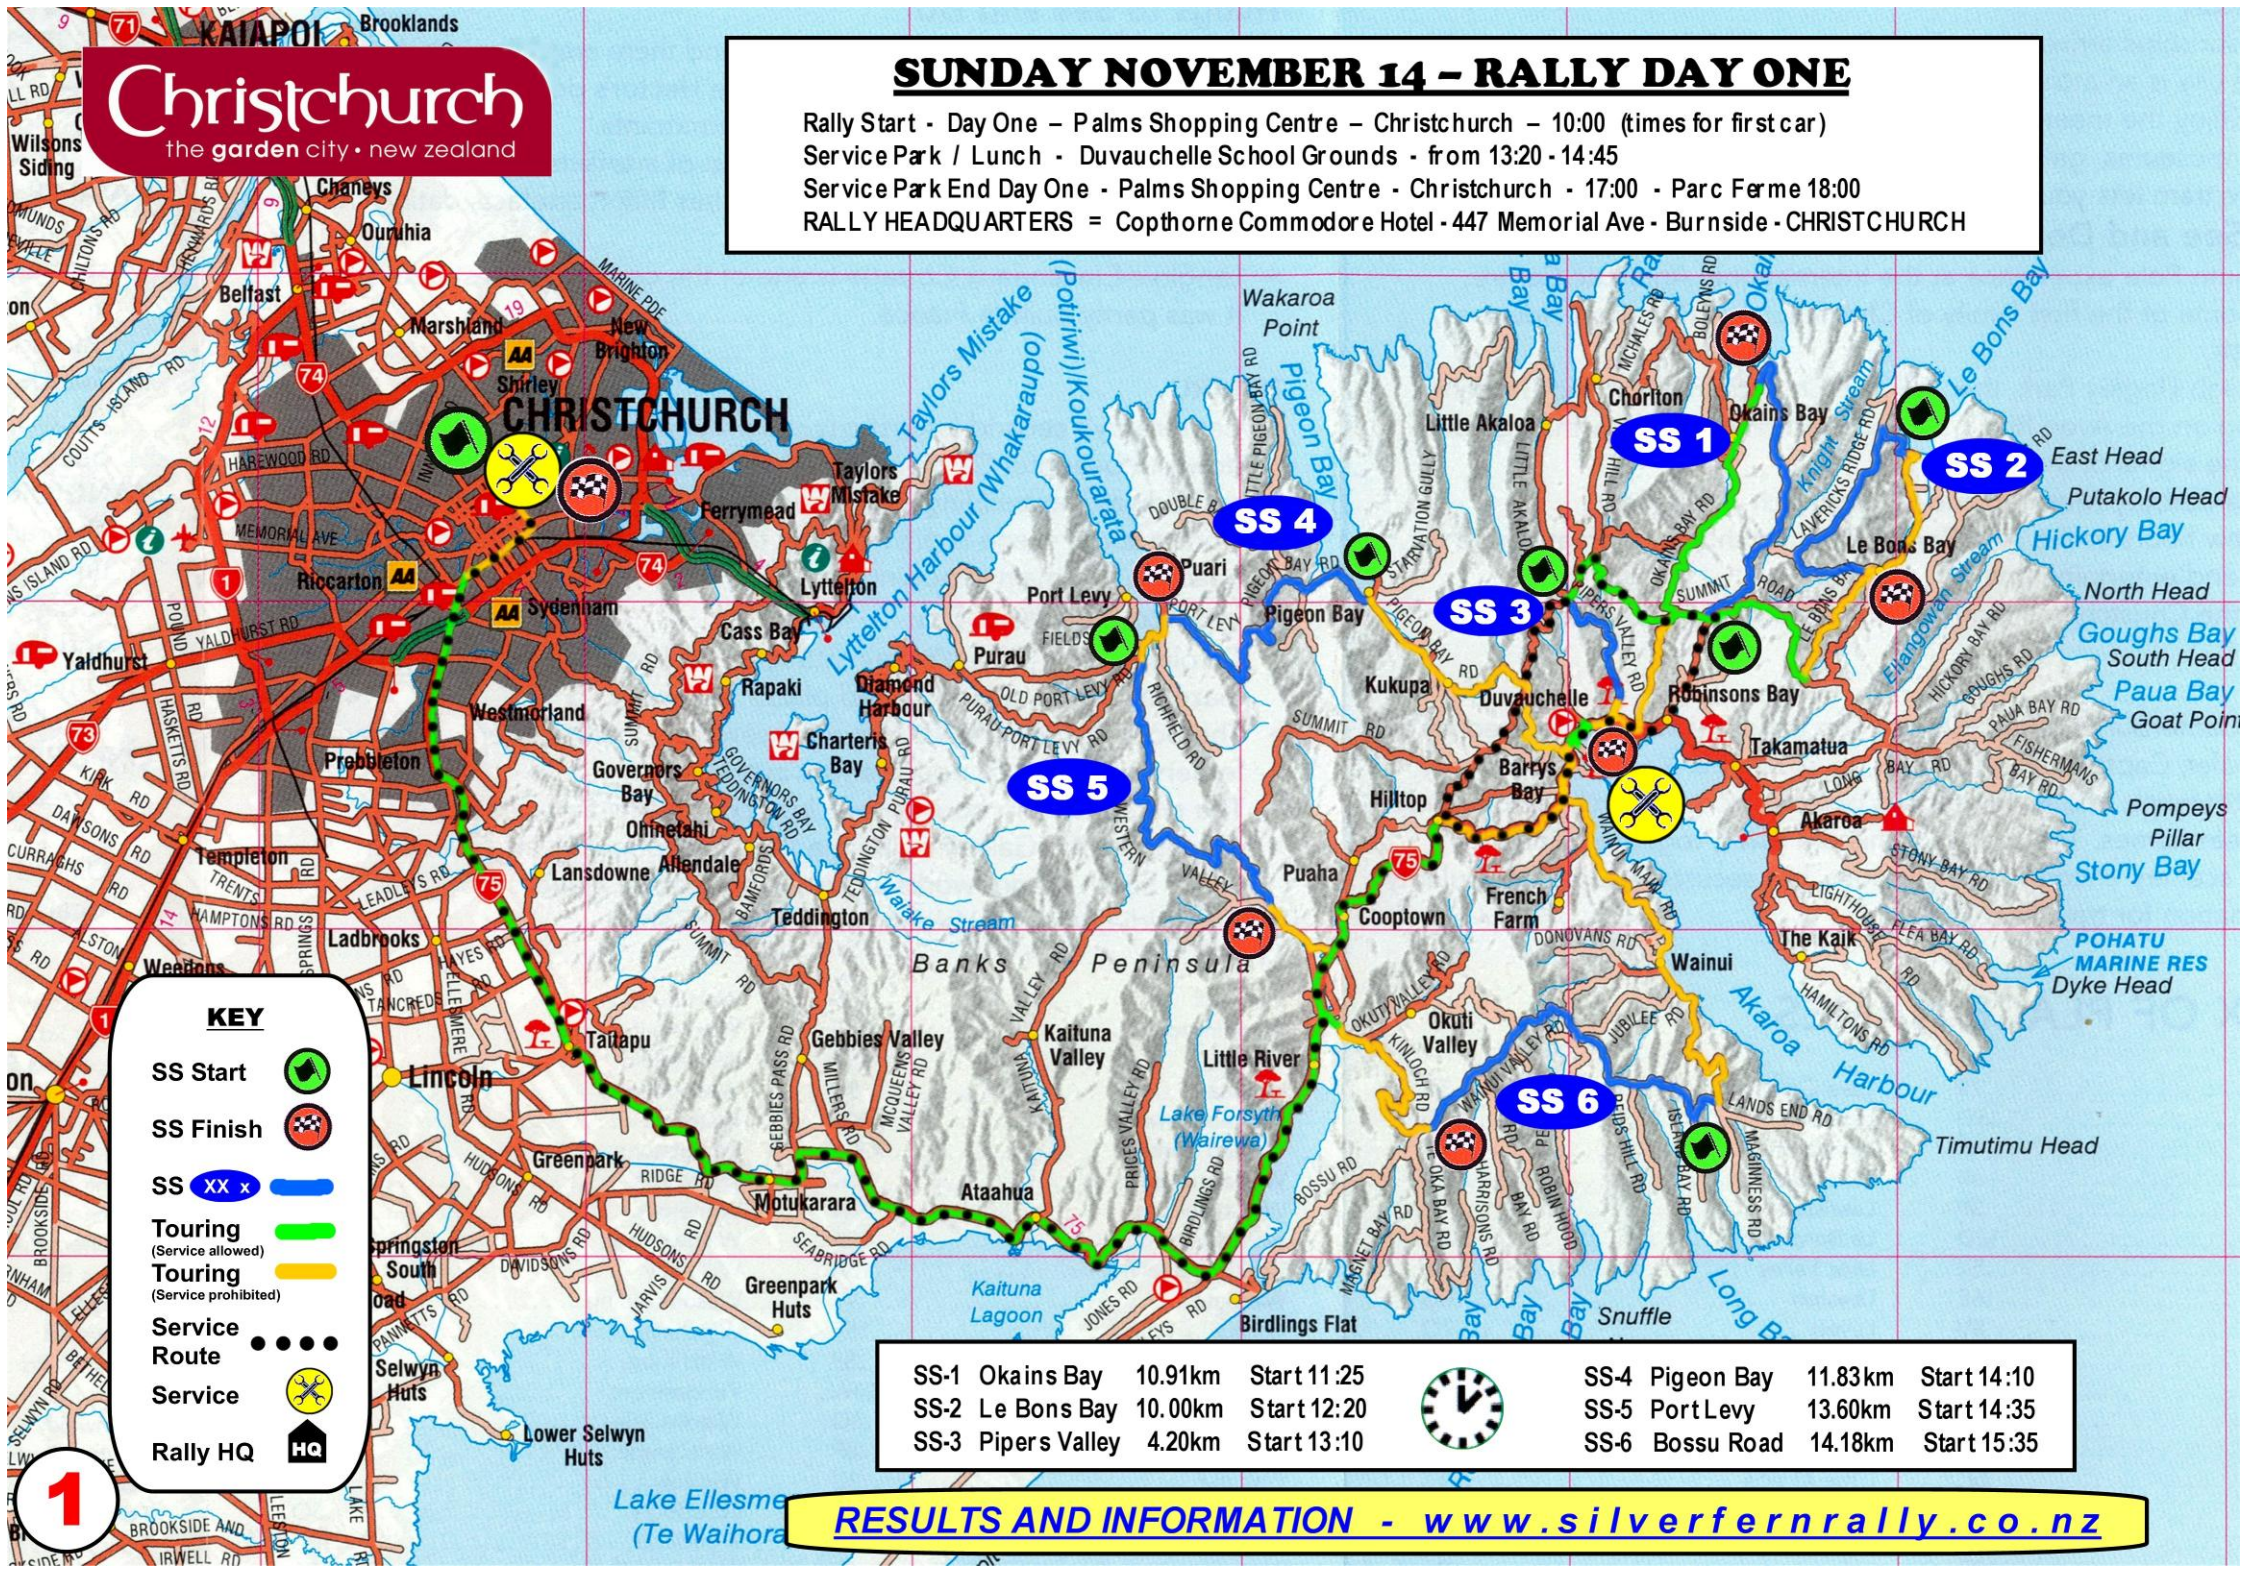

**SUNDAY NOVEMBER 14 - RALLY DAY ONE**

Rally Start - Day One - Palms Shopping Centre - Christchurch - 10:00 (times for first car)  
 Service Park / Lunch - Duvauchelle School Grounds - from 13:20 - 14:45  
 Service Park End Day One - Palms Shopping Centre - Christchurch - 17:00 - Parc Ferme 18:00  
 RALLY HEADQUARTERS = Copthorne Commodore Hotel - 447 Memorial Ave - Burnside - CHRISTCHURCH

**KEY**

- SS Start
- SS Finish
- SS **XX** x
- Touring (Service allowed)
- Touring (Service prohibited)
- Service Route
- Service
- Rally HQ

SS-1	Okains Bay	10.91km	Start 11:25		SS-4	Pigeon Bay	11.83km	Start 14:10
SS-2	Le Bons Bay	10.00km	Start 12:20		SS-5	Port Levy	13.60km	Start 14:35
SS-3	Pipers Valley	4.20km	Start 13:10		SS-6	Bossu Road	14.18km	Start 15:35